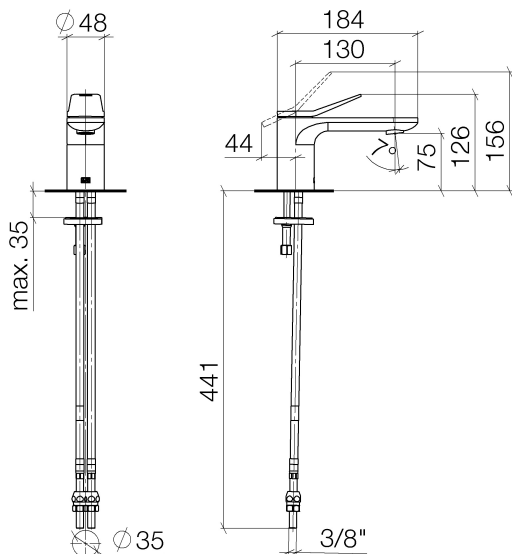

## Sink - Lissé

Single-lever lavatory mixer without drain - polished chrome

Article number: 33 521 845-00 0010

- 5-1/8" Projection
- Rigid spout
- Round aerated stream
- Total height 5"
- Height to aerator/spout outlet 3"
- 1-3/8" hole diameter
- 2x 10 mm flexible supply lines including 3/8" US adapters
- Water flow rate limited to max. 1.2 gpm
- lead-free
- (ADA)

## Dimensional drawing

All dimensions in mm / inch = mm x 0,0394

Sink - Lissé  
Single-lever lavatory mixer without drain - polished chrome  
Article number: 33 521 845-00 0010

### Flow rate chart

Sink - Lissé

Single-lever lavatory mixer without drain - polished chrome

Article number: 33 521 845-00 0010