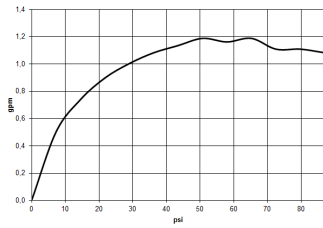

## Dimensional drawing

All dimensions in mm / inch = mm x 0,0394

Sink - Lissé  
Single-lever lavatory mixer without drain - polished chrome  
Article number: 33 521 845-00 0010

### Flow rate chart

Sink - Lissé

Single-lever lavatory mixer without drain - polished chrome

Article number: 33 521 845-00 0010